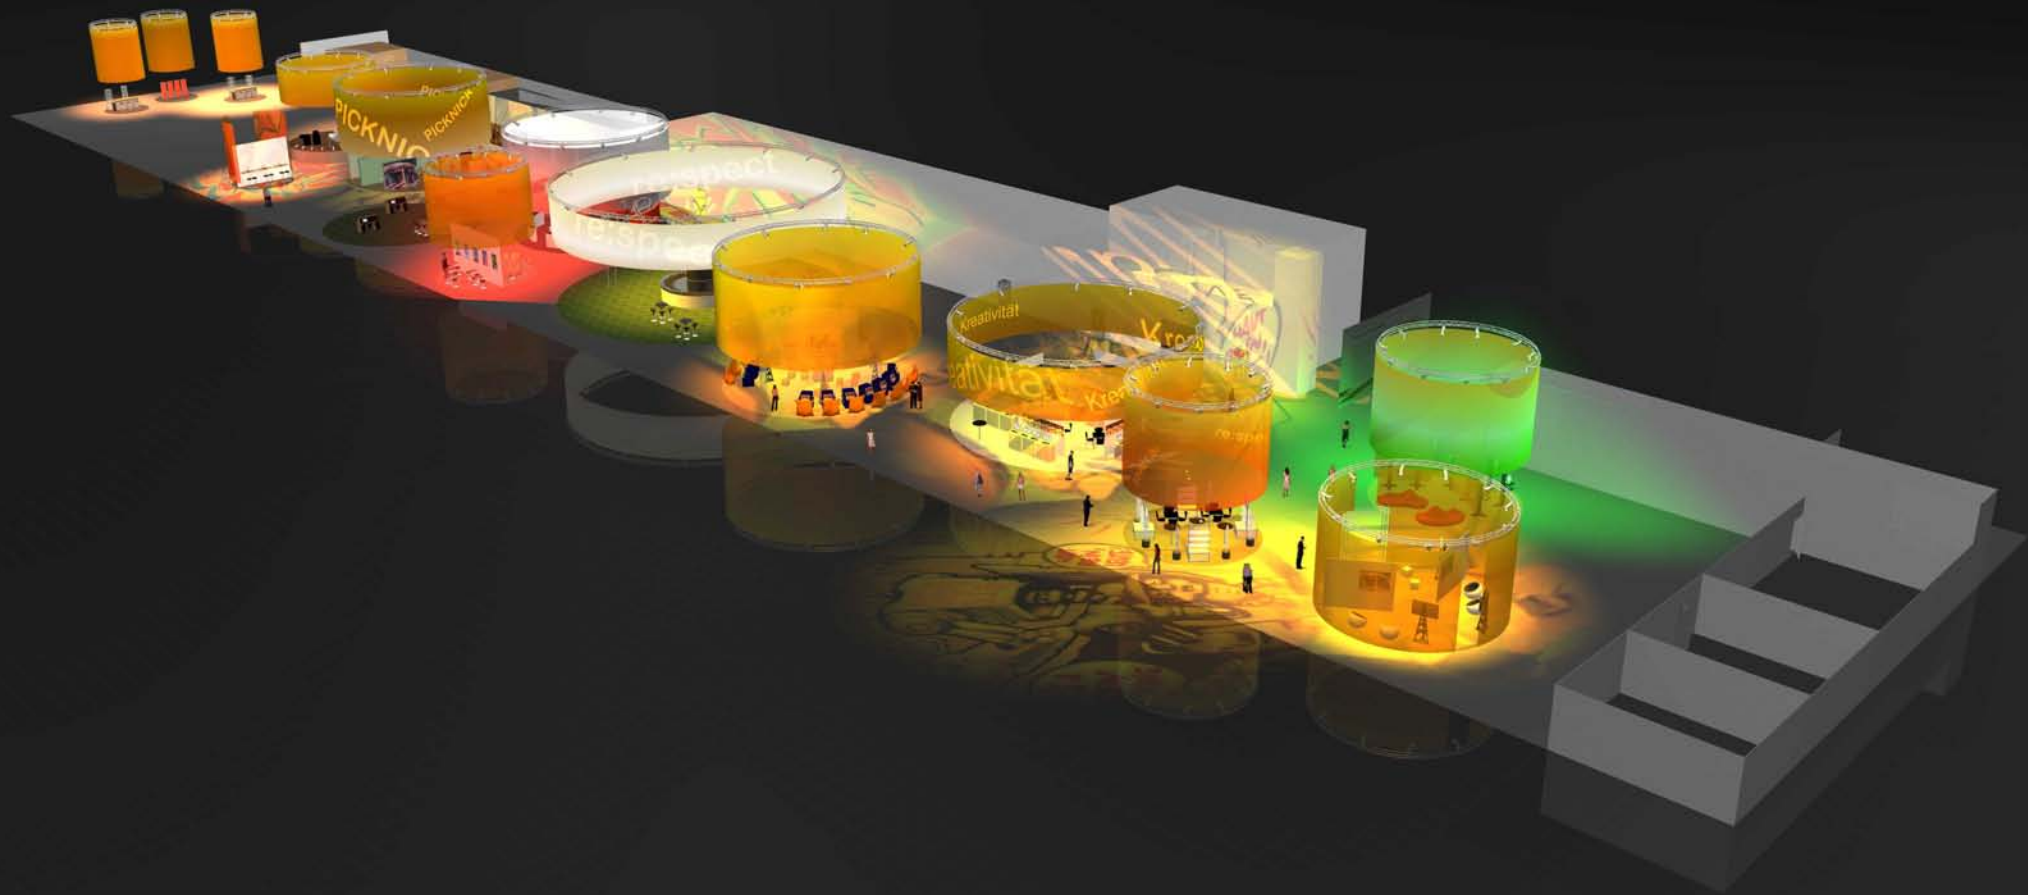

re:spa

aktivitat Krea

re:spect

re:spect

PICKNICK

Man in striped shirt and shorts

Woman in white top and floral skirt

Woman in purple top and jeans

Woman in pink top and black pants

Man in dark suit

Woman in red top and jeans

Woman in pink top and white skirt

Man in light blue shirt and dark pants